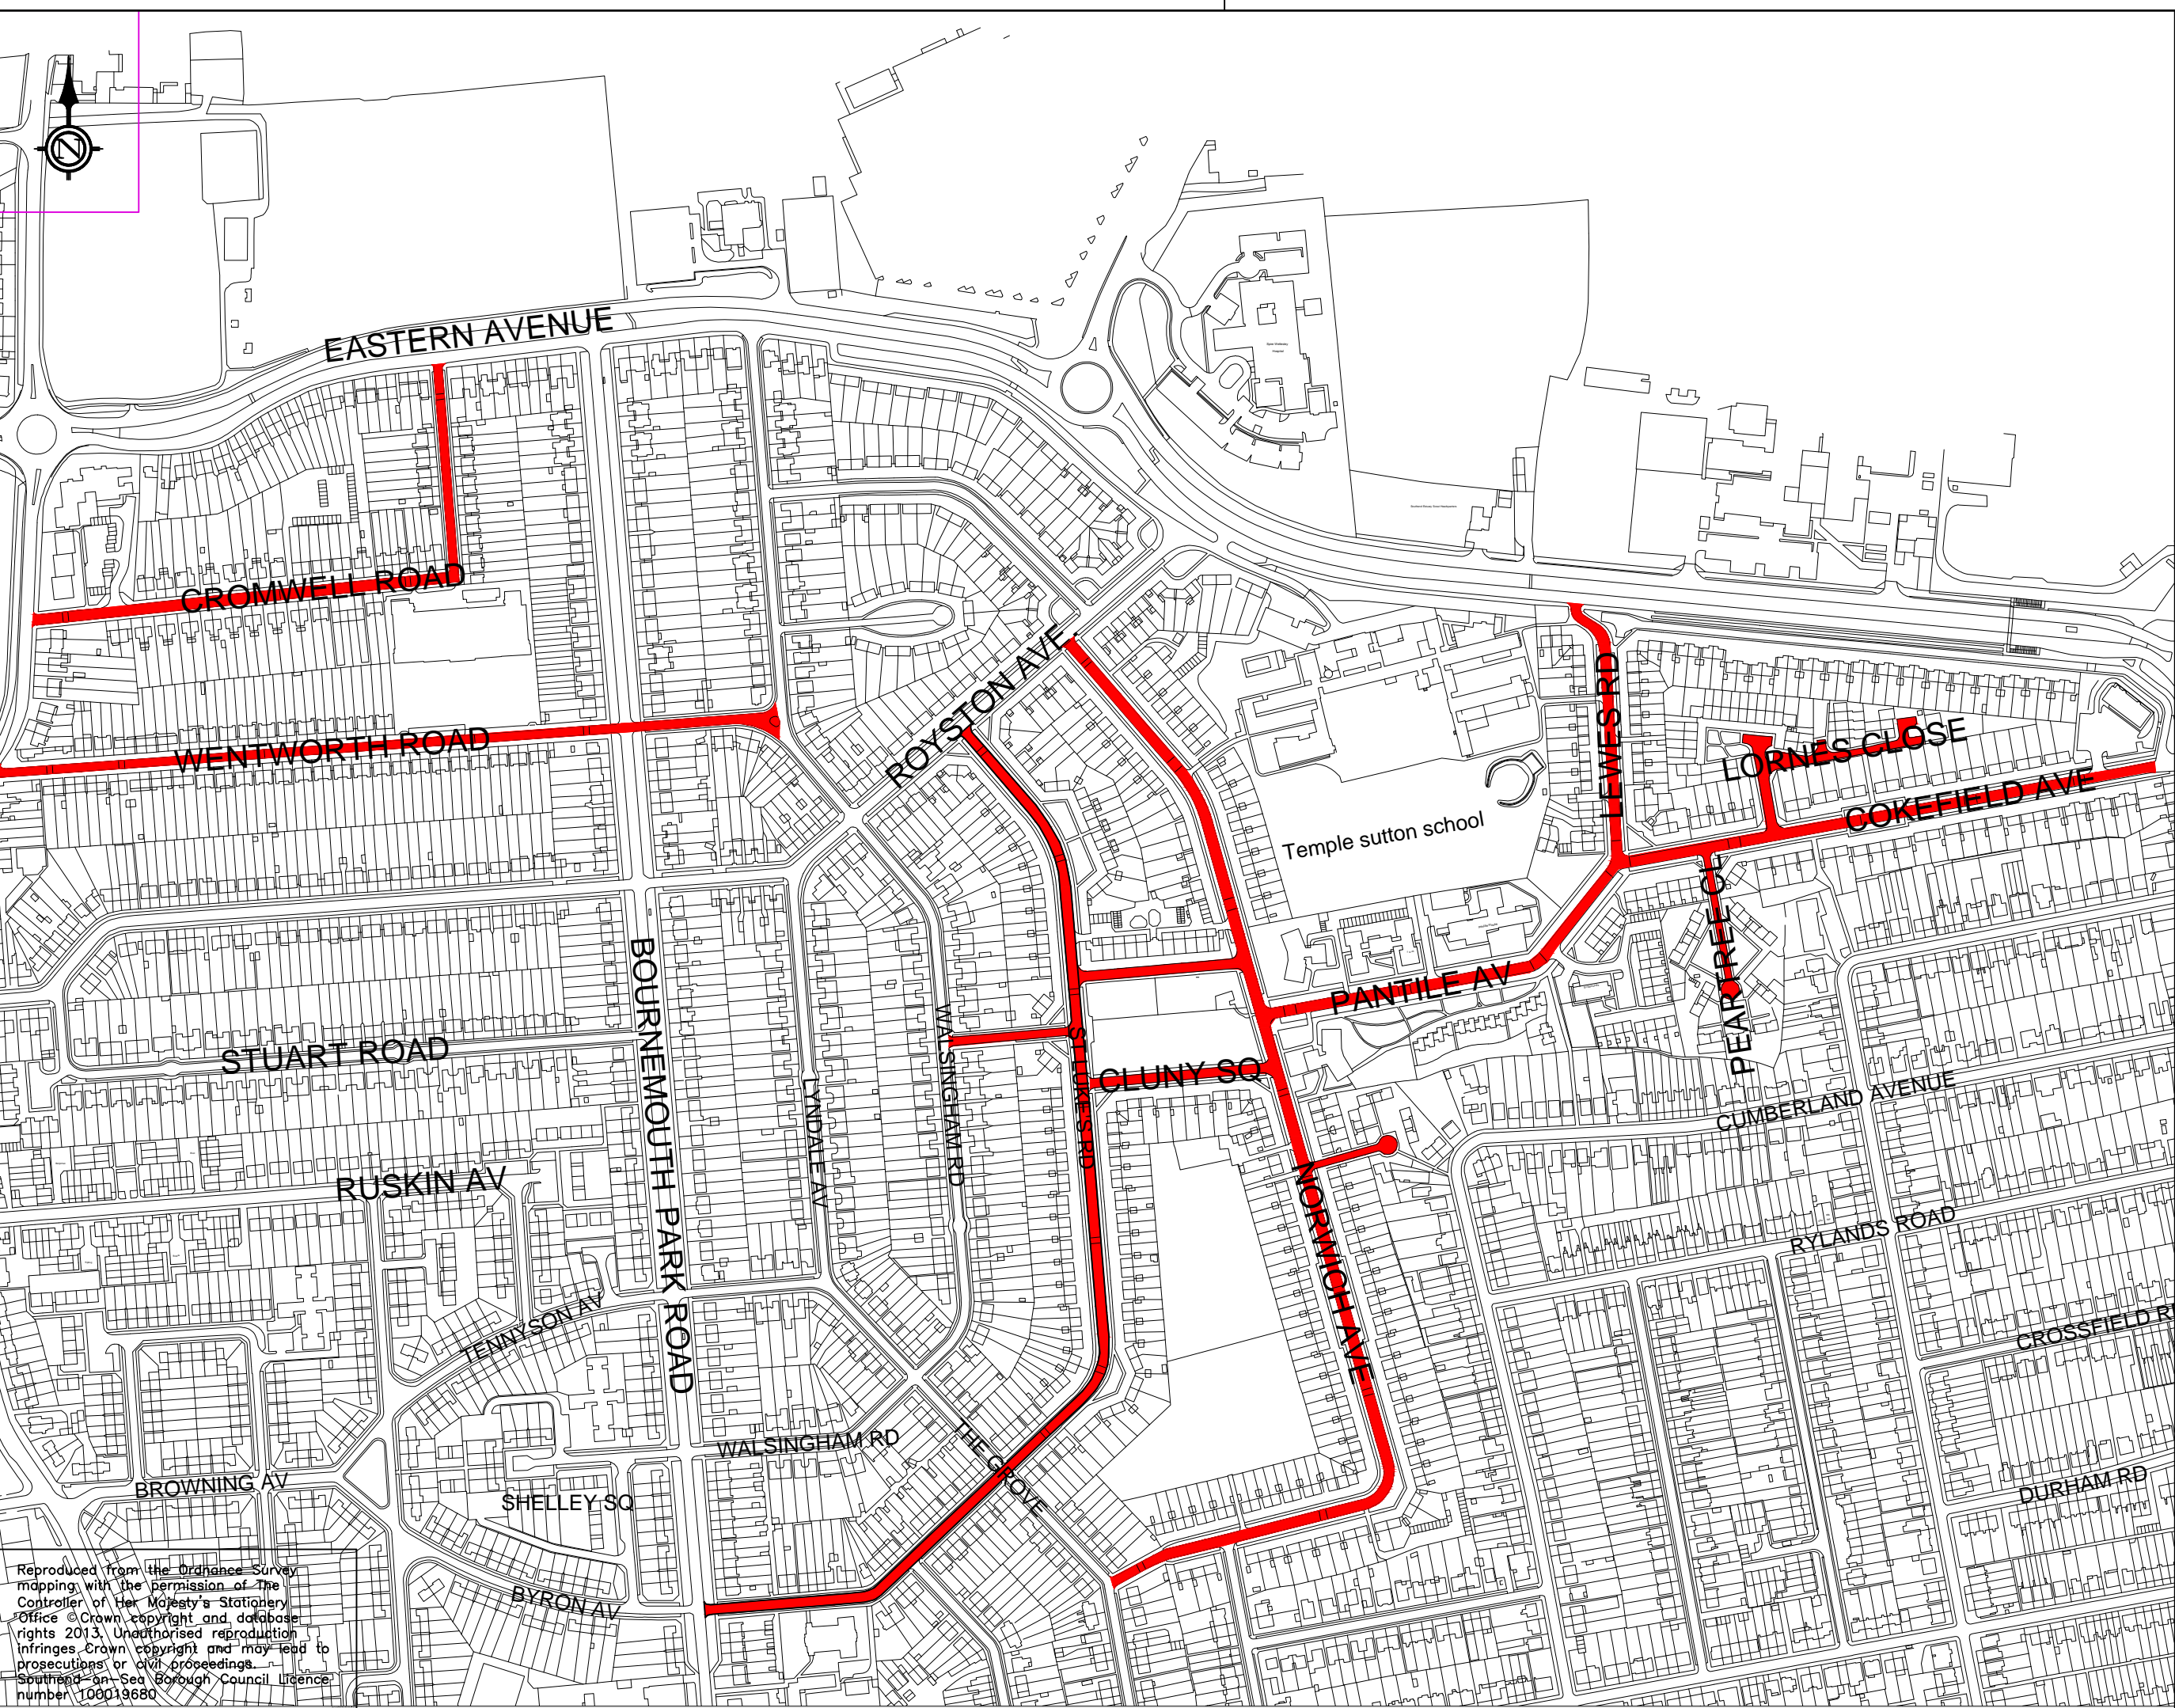

Key:

 20 mph zones

 20 mph limits

Southend-on-Sea Borough Council

Enterprise, Tourism and the Environment

PO Box 5560, Civic Centre
Victoria Avenue, Southend on Sea,
SS2 6ZQ

Quality Project No. : PROJECT_No

Project Title

Existing 20 mph zones

Drawing Title

Temple Sutton School Area

Designed by L.PEARMAN Scales A3

Drawn Date 23/08/16 NTS

Checked Date

Approved Date Issued Date

Drawing Status

Preliminary Working

Tender As Constructed

Drawing Number

Reproduced from the Ordnance Survey mapping with the permission of The Controller of Her Majesty's Stationery Office © Crown copyright and database rights 2013. Unauthorised reproduction infringes Crown copyright and may lead to prosecutions or civil proceedings. Southend-on-Sea Borough Council Licence number 100019680